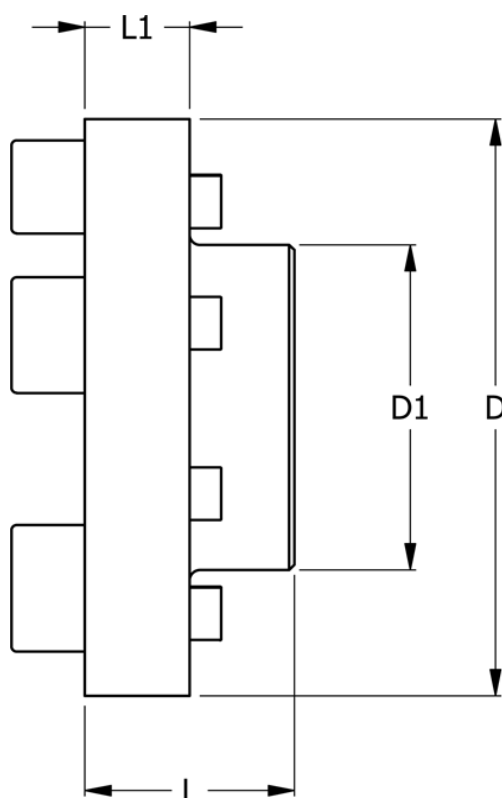

Article number: 330611023

Description: Coupling N-Eupex str. 110
Part 2 & 3 without bore

Measures

D	= 110
D1	= 62
L	= 40
L1	= 20
Max bore	= 38
Torque (N m)	= 160